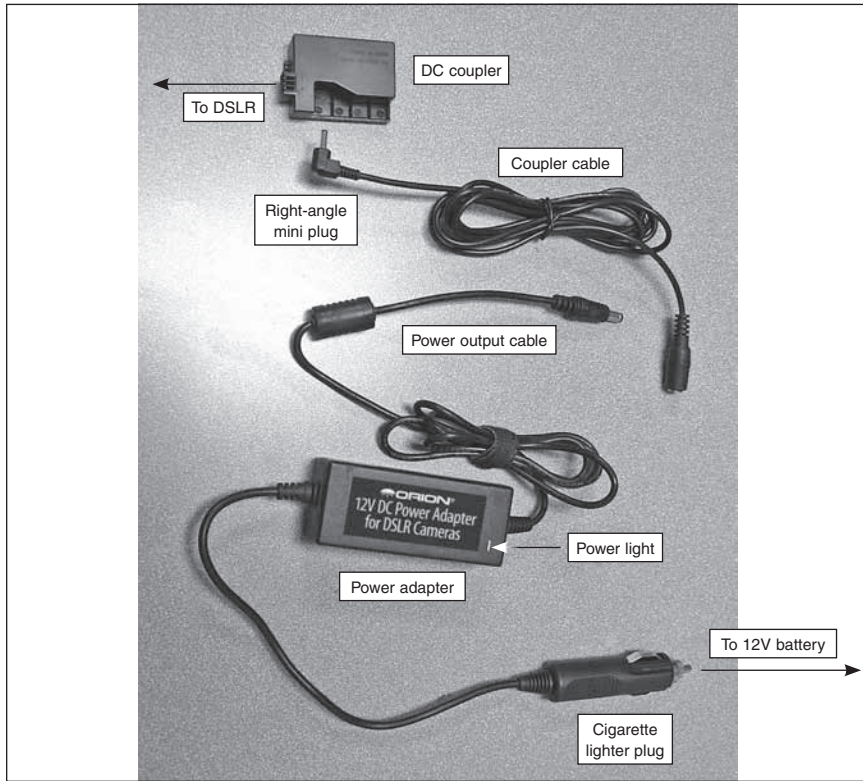

© 2013 Orion Telescopes & Binoculars

Figure 1. Parts of the 12V DC Power Adapter

The 12V DC Power Adapter converts the 12V DC input to a 7.4V output to the camera.

Connect the 12V DC Power Adapter as follows:

1. If you are using the 21128 or 21129 models, which include the DR-E5 and DR-E8 DC coupler (labeled on the coupler itself), respectively, plug the right-angle mini plug of the coupler cable into the hole in the coupler (see **Figure 1**). If you are using the 21127 or 21130 models, with their DR-E6 and DR-400 couplers, respectively, the coupler cable is permanently attached to the DC coupler from the factory (**Figure 2**).
2. Insert the correct DC coupler into the empty battery compartment of your camera.

Figure 2. Coupler cable is permanently attached to the DR-E6 and DR-400 couplers.

3. Now connect the other end of the coupler cable to the output cable of the 12V power adapter.
4. Lastly, connect the power adapter's cigarette lighter plug to your 12V field battery. The power indicator light on the adapter body should illuminate.
5. Turn on your camera and start shooting pictures!

Power input	12V (10 – 24V)
Power output	7.4V, 4A
Connectors	<ul style="list-style-type: none"> • Cigarette lighter style, fused, male • 5.5mm/2.1mm, male
Size	3.5" (88mm) x 1.5" (37mm) x 1.2" (30mm)
Cable length	Adapter input: 10.5" (26.7cm) Adapter output: 48" (121.9cm)