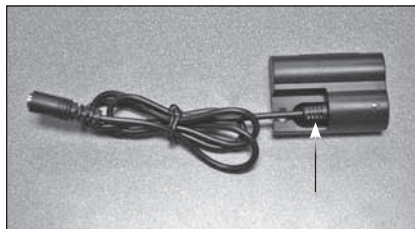

© 2013 Orion Telescopes & Binoculars

Figure 1. Parts of the 12V DC Power Adapter

The 12V DC Power Adapter converts the 12V DC input to a 7.4V output to the camera.

Connect the 12V DC Power Adapter as follows:

1. If you are using the 21128 or 21129 models, which include the DR-E5 and DR-E8 DC coupler (labeled on the coupler itself), respectively, plug the right-angle mini plug of the coupler cable into the hole in the coupler (see **Figure 1**). If you are using the 21127 or 21130 models, with their DR-E6 and DR-400 couplers, respectively, the coupler cable is permanently attached to the DC coupler from the factory (**Figure 2**).
2. Insert the correct DC coupler into the empty battery compartment of your camera.

Figure 2. Coupler cable is permanently attached to the DR-E6 and DR-400 couplers.

3. Now connect the other end of the coupler cable to the output cable of the 12V power adapter.
4. Lastly, connect the power adapter's cigarette lighter plug to your 12V field battery. The power indicator light on the adapter body should illuminate.
5. Turn on your camera and start shooting pictures!